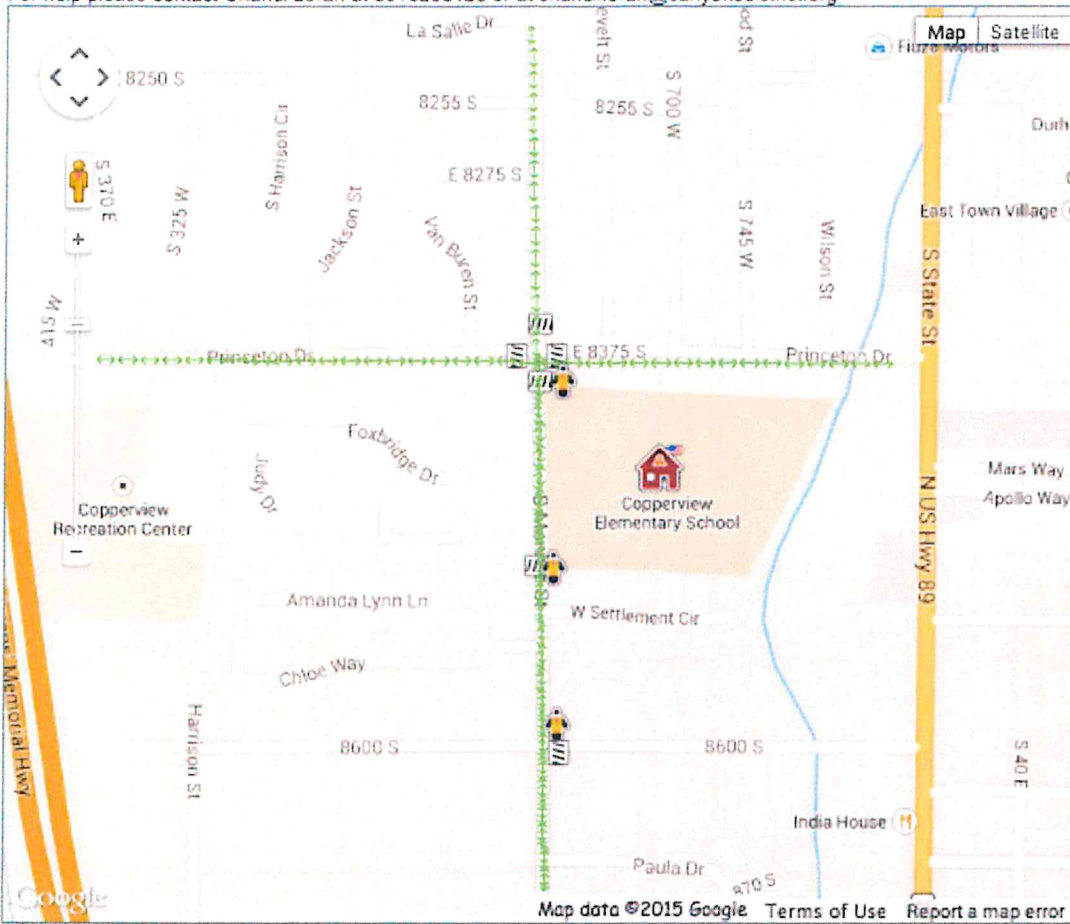

**Copperview** 8449 S. 150 W. Midvale, Utah 84047

For help please contact Chanci Loran at 8018268125 or at [chanci.loran@canyonsdistrict.org](mailto:chanci.loran@canyonsdistrict.org)

Notes:

### Text Description of Walking Routes

Students living east of State Street should ride the bus to and from school. This bus has been provided because of the hazard of crossing State Street.

Students that live north of Princeton Dr. and west of State St. should cross Monroe St. at the corner of Princeton and Monroe or at the crossing in front of the school where the crossing guard is located.

Students living in the area west of Monroe Street and between Princeton Dr. and 8600 South should cross Monroe street at the crossing in front of the school where the crossing guard is located.

Students living south on the school should cross at designated crossing areas and walk on the east side of Monroe Street from 8600 South to the school.

Students who live in the Cottage Apartments should walk along Cottage Avenue to Monroe Street and proceed north on the east side of the street.